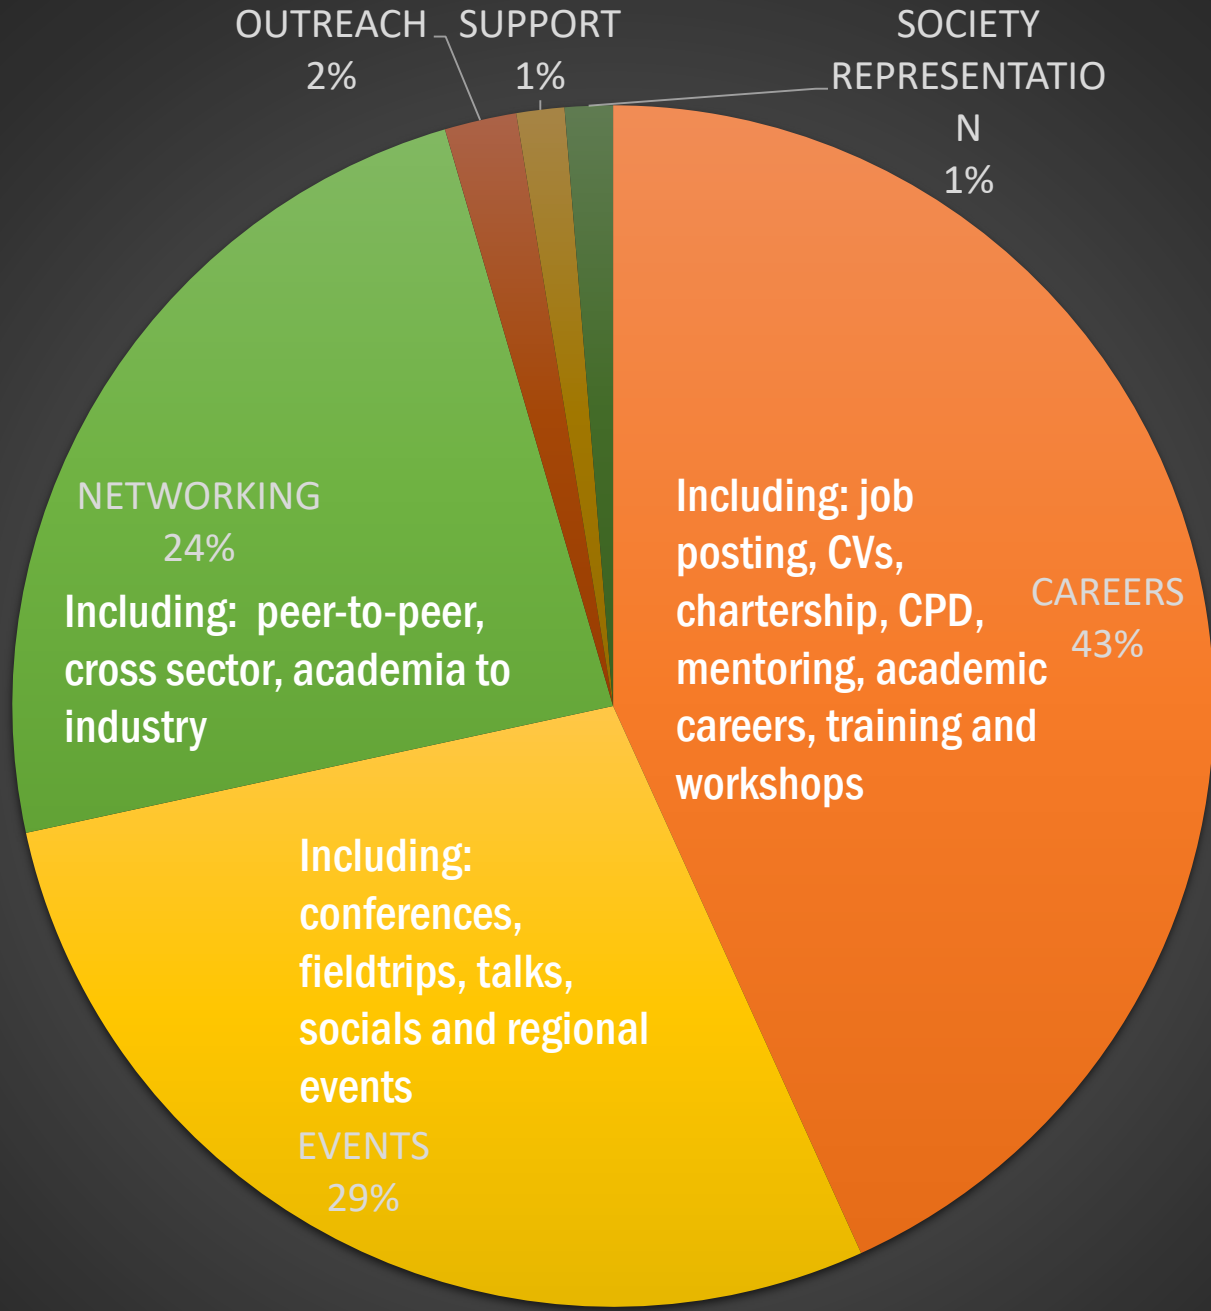

## The Network's activities

- ❖ Events in London and across the UK.
- ❖ Workshops, seminars, talks, training.
- ❖ Networking receptions, 'speed mentoring', social events.
- ❖ Supporting the Janet Watson EC Symposia & the EC Award.
- ❖ Contribute to policy consultation, education & outreach.
- ❖ Collating and curating relevant information.

## Potential topics

- ❖ Careers, CV writing, work placements, skills, chartership.
- ❖ Networking & mentoring, peer-to-peer & individual-to-company.
- ❖ Grant writing, academic careers, getting your work published.
- ❖ Sector-specific software applications.

The  
Geological  
Society

*-serving science, profession & society*

# Our first year

- ❖ Over 170 members from across UK a wide range of sectors within geoscience.
- ❖ Active twitter feed with over 360 followers.
- ❖ Archive of professional opportunities on facebook with over 300 followers
- ❖ Launch event attended by over 60 people.
- ❖ ArcGIS workshop.
- ❖ Micromine workshop.
- ❖ Christmas social.
- ❖ Presence at careers and outreach events.
- ❖ AGM and Chartership event.